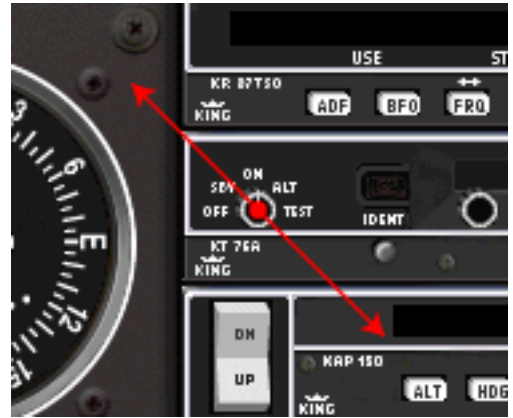

Turning knobs with the mouse in ELITE

Click on mouse button, hold it and drag in arrow directions for best results.

Wrong!
This doesn't work.

Wrong!
Works sometimes.

Wrong!
Works sometimes.