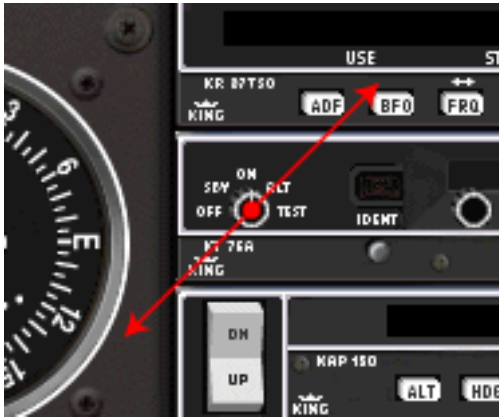

Turning knobs with the mouse in ELITE

Click on mouse button, hold it and drag in arrow directions for best results.

Wrong!
This doesn't work.

Wrong!
Works sometimes.

Wrong!
Works sometimes.