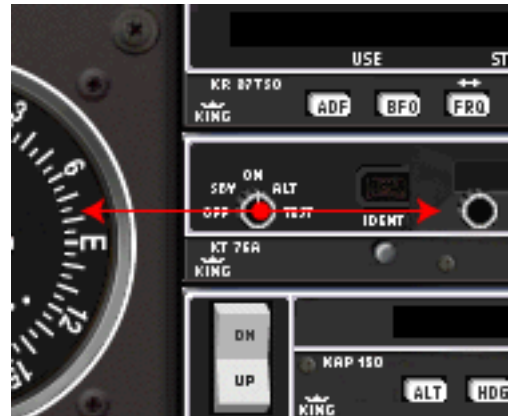

Turning knobs with the mouse in ELITE

Click on mouse button, hold it and drag in arrow directions for best results.

Wrong!
This doesn't work.

Wrong!
Works sometimes.

Wrong!
Works sometimes.